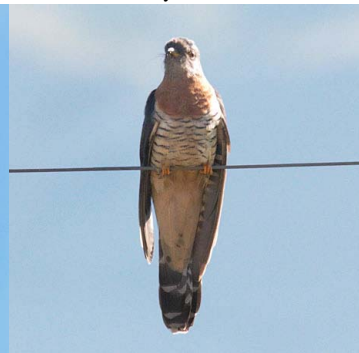

50 *Agapornis roseicollis*  
PSITTACIDAE  
Rosey-faced lovebird

51 *Agapornis roseicollis*  
PSITTACIDAE  
Rosey-faced lovebird

52 *Agapornis roseicollis*  
PSITTACIDAE  
Rosey-faced lovebird

53 *Poicephalus meyeri*  
PSITTACIDAE  
Meyer's parrot

54 *Corythaixoides concolor*  
MUSOPHAGIDAE  
Grey-go-away bird

55 *Cuculus solitarius*  
CUCULIDAE  
Red-chested cuckoo

56 *Tyto alba*  
TYTONIDAE  
Barn owl

57 *Otus senegalensis*  
STRIGIDAE  
African scops owl