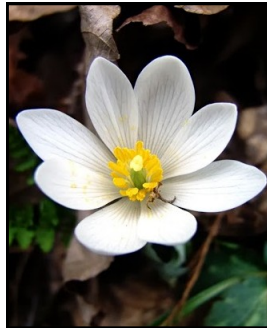

Sanguinaria canadensis
BLOODROOT