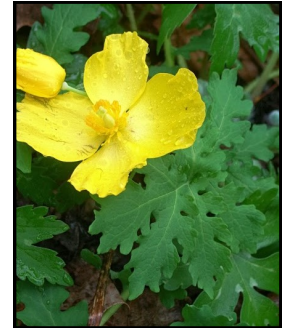

Ranunculus septentrionalis
SWAMP BUTTERCUP

Illinois Spring Flora found South of Illinois Route 64, USA

Spring Flora of the Southern IL Region

Volunteer Stewardship Network

Photos by: Chris Benda and Karen Mangan Produced by: Kenzie Bradshaw with assistance of Chris Benda, Karen Tharp, Henry Eilers, Eric Ulaszek, Jody Shimp, and Chris Evans . With key characters from Vascular Flora of Illinois by Robert H. Mohlenbrock.

Sisyrinchium albidum
BLUE-EYED GRASS

Smilacina racemosa
FALSE SOLOMON'S SEAL

Stylophorum diphyllum
WOOD POPPY

Synandra hispidula
GYANDOTTE BEAUTY

Tradescantia virginiana
VIRGINIA SPIDERWORT

Trillium flexipes
WHITE TRILLIUM