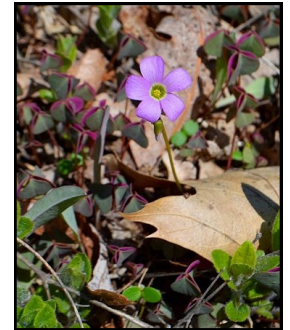

Oxalis violacea
VIOLET WOOD-SORREL