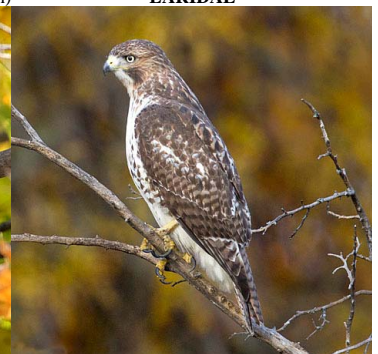

ANATIDAE

Common Goldeneye (female)

Bucephala clangula

ANATIDAE

Herring Gull (adult)

Larus argentatus

LARIDAE

Herring Gull (juvenile)

Larus argentatus

LARIDAE (Photo: A. Ayyash)

Ring-billed Gull (adult)

Larus delawarensis

LARIDAE

Ring-billed Gull (juvenile)

Larus delawarensis

LARIDAE (Photo: A. Ayyash)

Cooper's Hawk (adult)

Accipiter cooperii

ACCIPITRIDAE (Photo: J. Goldner)

Cooper's Hawk (juvenile)

Accipiter cooperii

ACCIPITRIDAE (Photo: F. Morel)

Red-tailed Hawk (juvenile)

Buteo jamaicensis

[fieldguides.fieldmuseum.org] **Rapid Color Guide #723** version 1 06/2016

Red-tailed Hawk (adult)
Buteo jamaicensis
 ACCIPITRIDAE

Mourning Dove
Zenaida macroura
 COLUMBIDAE

Rock Pigeon
Columba livia
 COLUMBIDAE