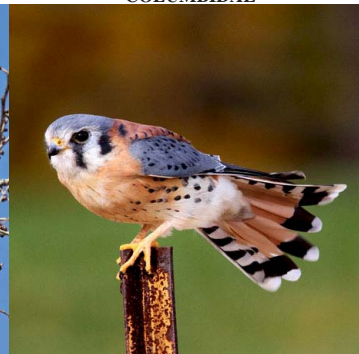

American Kestrel (male)
Falco sparverius
FALCONIDAE (Photo: J. Engel)