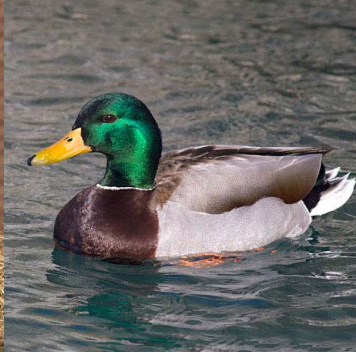

CHICAGO, ILLINOIS, USA

COMMON WINTER BIRDS OF CHICAGO

Photos by: John Picken except where indicated. Produced by: Tyana Wachter, Josh Engel, J. Philipp & Douglas Stotz
 © Josh Engel [jengel2@fieldmuseum.org]. With the support from Connie Keller and the Andrew Mellon Foundation
 © Science and Education, The Field Museum, Chicago, IL 60605 USA.

[fieldguides.fieldmuseum.org] **Rapid Color Guide #723** version 1 06/2016

Canada Goose

Branta canadensis

ANATIDAE (Photo: J. Engel)

Mallard (male)

Anas platyrhynchos

ANATIDAE

Mallard (female)

Anas platyrhynchos

ANATIDAE

Red-breasted Merganser (male)

Mergus serrator

ANATIDAE

Red-breasted Merganser (female)

Mergus serrator

ANATIDAE