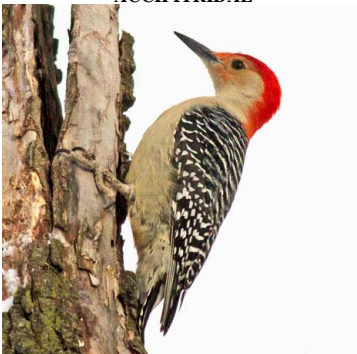

Red-bellied Woodpecker (male)
Melanerpes carolinus
PICIDAE