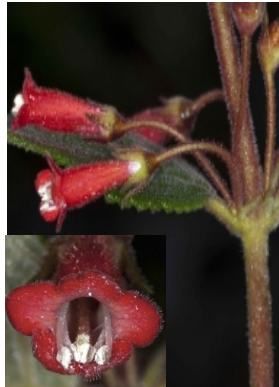

Heppiella ulmifolia