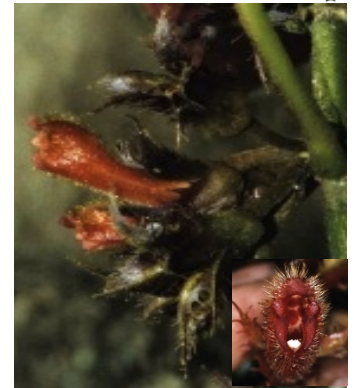

Glossoloma medusaeum