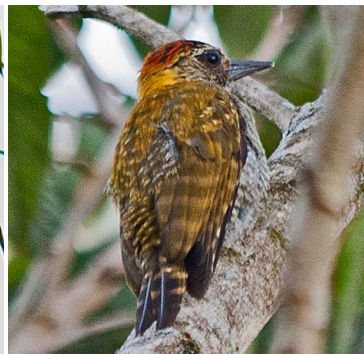

Rapid Color Guide #538 Version 1 01/2014

*Colaptes campestris*  
 Campo Flicker  
 pica-pau-do-campo MF

*Colaptes melanochloros*  
 Green-barred Woodpecker  
 pica-pau-verde-barrado MF

*Dryocopus lineatus*  
 Lined Woodpecker  
 pica-pau-de-banda-branca MF

*Melanerpes candidus*  
 White Woodpecker  
 pica-pau-branco MF

*Picumnus cirratus*  
 White-barred Piculet  
 pica-pau-anão-barrado MF

*Veniliornis maculifrons*  
 Yellow-eared Woodpecker  
 picapauzinho-de-testa-pintada MF