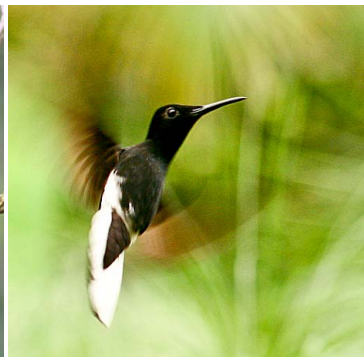

Florisuga fusca
Black Jacobin
beija-flor-tesoura DE